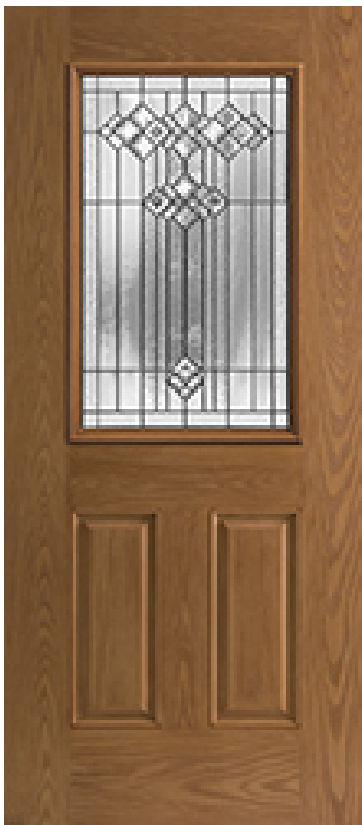

## Specifications

**Series:** Designer Series  
**Product Line:** Exterior Door  
**Species:** Oak Fiberglass  
**Material:** Fiberglass  
**Surface:** Oak Textured  
**Glass Family:** Rosedale  
**Caming Color:** Antique Patina  
**Height:** 6-8  
**Available Widths:** 2-8, 3-0

## Pre-Finish Stain Options

Image not found or type unknown

|   |  |  |
|---|--|--|
|  All                         |  Amaretto                   |  Barley                   |
|  Bourbon                   |  Brownstone               |  Canyon                 |
|  Carbon                    |  Cardamom                 |  Caviar                 |
|  Chestnut                  |  Clear                    |  Cottonwood             |
|  Crimini                   |  Dark Roast               |  Dawn                   |
|  Desert Burn (Traditional) |  Desert Burn (Weathered)  |  Ebony                  |
|  Harvest                   |  Hazel                    |  Jute                   |
|  Kodiak                    |  Macadamia                |  Macchiato              |
|  Malbec                    |  Marmot                   |  Mesa Red               |
|  Mocha                     |  Molasses                 |  Nutmeg                 |
|  Pecan                     |  Pinecone                 |  Portobello             |
|  Provincial                |  Rockwood                 |  Rosewood               |
|  Shiraz                    |  Sierra                   |  Sonoma                 |
|  Spiced Walnut             |  Split Rock               |  Sycamore               |
|  Taconite                  |  Thistle                  |  Timberwood             |
|  Truffle                   |  White Wash (Traditional) |  White Wash (Weathered) |