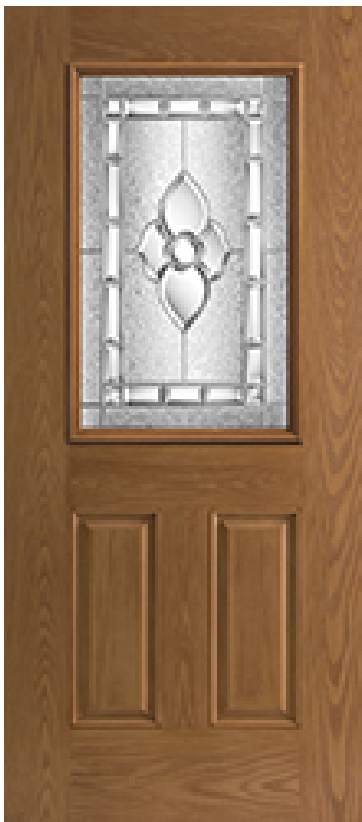

Specifications

Series: Designer Series
Product Line: Exterior Door
Species: Oak Fiberglass
Material: Fiberglass
Surface: Oak Textured
Glass Family: Georgian
Caming Color: Platinum
Height: 6-8
Available Widths: 2-8, 3-0
Thickness: 1-3/4"

Pre-Finish Stain Options

 All Image not found or type unknown

| | |
|---|---|
|  Amaretto |  Barley |
|  Bourbon |  Canyon |
|  Brownstone |  Caviar |
|  Carbon |  Cardamom |
|  Chestnut |  Clear |
|  Cottonwood |  Crimini |
|  Dawn |  Dark Roast |
|  Desert Burn (Traditional) |  Desert Burn (Weathered) |
|  Ebony |  Harvest |
|  Hazel |  Jute |
|  Kodiak |  Macchiaio |
|  Macadamia |  Mesa Red |
|  Marmot |  Nutmeg |
|  Molasses |  Portobello |
|  Mocha |  Pinecone |
|  Molasses |  Rockwood |
|  Pecan |  Sierra |
|  Pinecone |  Split Rock |
|  Rockwood |  Thistle |
|  Sierra |  Timberwood |
|  Split Rock | |
|  Thistle | |
|  Taconite | |
|  Timberwood | |