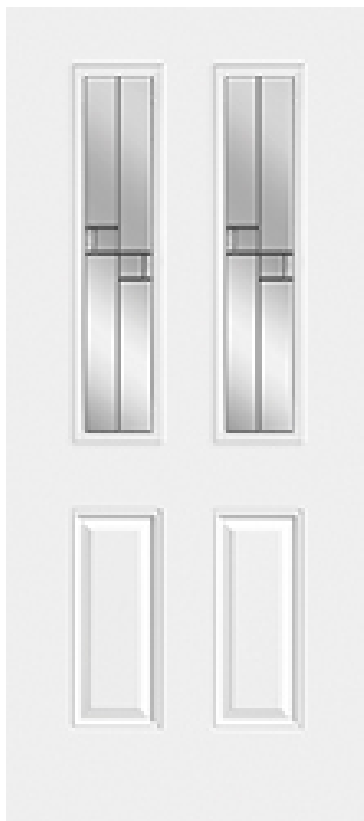

Specifications

Series: Designer Series

Product Line: Exterior Door

Species: Smooth Fiberglass

Material: Fiberglass

Surface: Smooth Fiberglass

Glass Family: Cruz

Caming Color: Antique Black

Height: 6-8

Available Widths: 2-8, 3-0

Thickness: 1-3/4"

Pre-Finish Paint Options

 Magnetic	 Steel	 Otter Tail
 Agate	 Cobblestone	 Canvas
 Violet Crush	 Bayer Built Black	 Evening Gray
 Thunder Cloud	 Stonehenge	 Coastal Gray
 Blackberry	 Eggplant	 Mauve Stone
 Smooth Violet	 Turbo	 Crimson
 Burgundy Wine	 Country Redwood	 Spice
 Medium Bronze	 Terratone	 Dark Ash
 Sandstone	 Shutter Blue	 Cobalt Blue
 Phillipsburg Blue	 Slate Blue	 Quicksilver
 Evergreen	 Grove Green	 Tropical Water
 Birch Brush	 Cavern Moss	 Bahama Brown
 Bear	 Rain Barrel	 Sage Brush
 Tumbleweed	 Mystic Sand	 Almond
 Bark	 Dough	 Light Clay

Frame Options

-  FrameSaver
-  Solid Wood Frame

Accessories

-  Aluminum Clad
-  Trilennium Multi Point Lock System

Shell

French Cream

Tear Drop

Cottage White