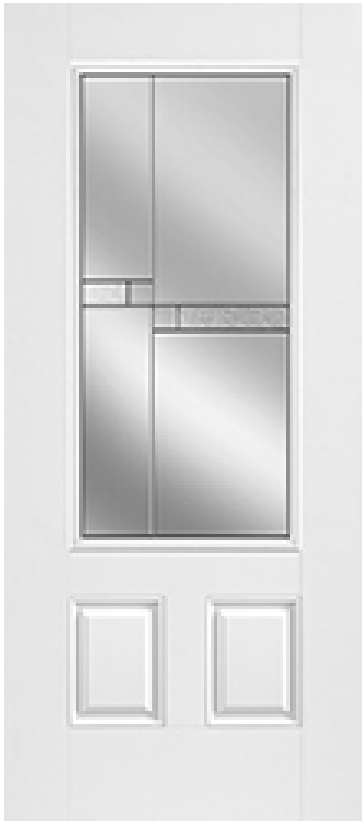

Specifications

Series: Designer Series
Product Line: Exterior Door
Species: Smooth Fiberglass
Material: Fiberglass
Surface: Smooth Fiberglass
Glass Family: Cruz
Height: 6-8
Available Widths: 2-8, 3-0
Thickness: 1-3/4"

Frame Options

-  FrameSaver
-  Solid Wood Frame

Accessories

-  Aluminum Clad
-  Trilennium Multi Point Lock System

Cottage White

White

Arctic White