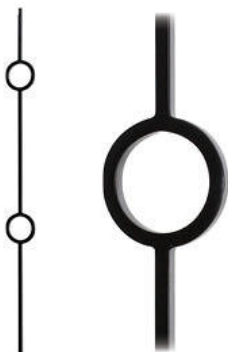

# Baluster

## Specifications

**Series:** Baluster

**Product Line:** Stair Part

**Iron Finish:** Black Satin

**Material:** Forged Iron

**Dimensions:** 1/2" x 44"