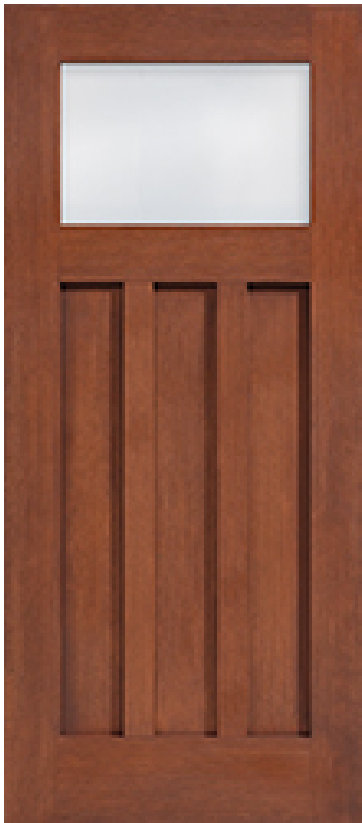

Specifications

Series: Elite Series
Product Line: Exterior Door
Species: Craftsman Rift Cut Oak Fiberglass
Material: Fiberglass
Surface: Rift Cut Oak Textured
Glass Family: Clear Low-E
Height: 6-8
Available Widths: 3-0
Thickness: 1-3/4"