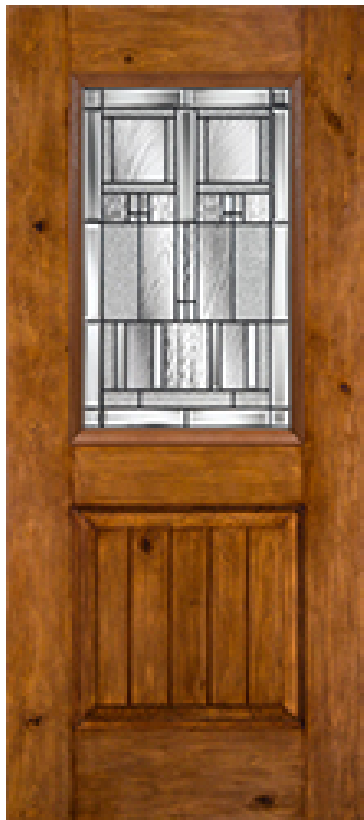

Specifications

Series: Elite Series
Product Line: Exterior Door
Species: Knotty Alder Fiberglass
Material: Fiberglass
Surface: Textured
Glass Family: Imperial
Height: 6-8
Available Widths: 3-0

Pre-Finish Stain Options

Frame Options

-  FrameSaver
-  Solid Wood Frame

Accessories

-  Aluminum Clad
-  Trilennium Multi Point Lock System