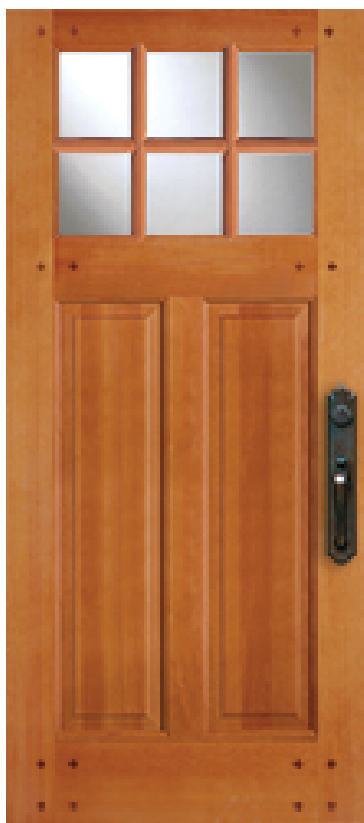

Specifications

Series: Nature Series
Product Line: Exterior Door
Species: Fir
Material: Wood
Surface: Fir Textured
Height: 6-8
Available Widths: 2-8, 3-0
Thickness: 1-3/4"

Pre-Finish Stain Options

 Amaretto	 Barley	 Bourbon
 Brownstone	 Canyon	 Caviar
 Chestnut	 Clear	 Dark Roast
 Dawn	 Ebony	 Harvest
 Hazel	 Jute	 Macadamia
 Macchiato	 Mesa Red	 Mocha
 Molasses	 Nutmeg	 Pecan
 Pinecone	 Portobello	 Provincial
 Rockwood	 Rosewood	 Shiraz
 Sierra	 Sonoma	 Spiced Walnut
 Truffle	 Wild Cherry	 Winter