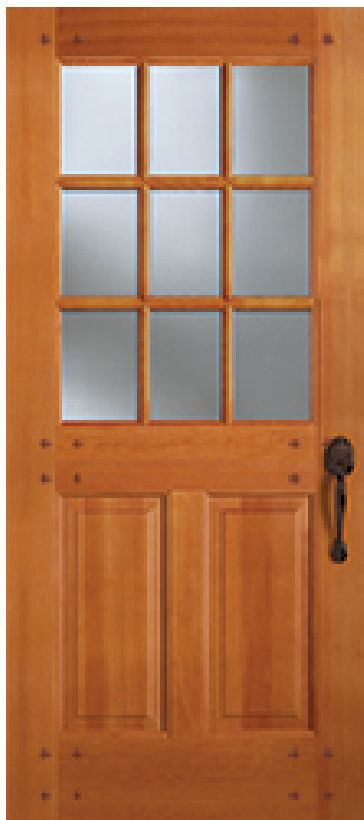

Specifications

Series: Nature Series

Product Line: Exterior Door

Species: Fir

Material: Wood

Surface: Fir Textured

Glass Family: Clear

Height: 6-8

Available Widths: 2-8

Thickness: 1-3/4"

Pre-Finish Stain Options

| | | |
|---|--|---|
|  Amaretto |  Barley |  Bourbon |
|  Brownstone |  Canyon |  Caviar |
|  Chestnut |  Clear |  Dark Roast |
|  Dawn |  Ebony |  Harvest |
|  Hazel |  Jute |  Macadamia |
|  Macchiato |  Malbec |  Mesa Red |
|  Mocha |  Molasses |  Nutmeg |
|  Pecan |  Pinecone |  Portobello |
|  Provincial |  Rockwood |  Rosewood |
|  Shiraz |  Sierra |  Sonoma |
|  Spiced Walnut |  Truffle |  Wild Cherry |
|  Winter | | |