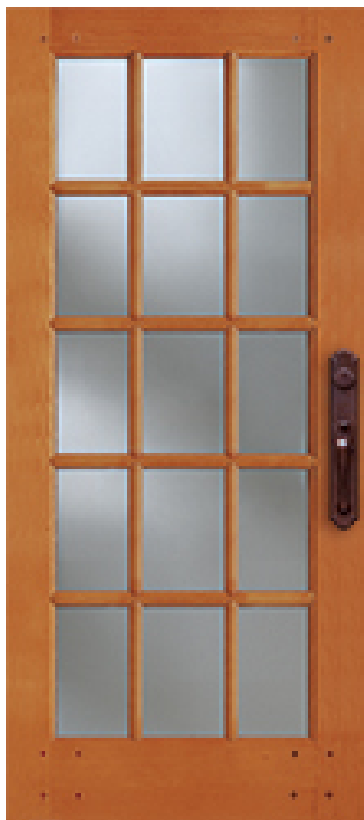

Specifications

Series: Nature Series
Product Line: Exterior Door
Species: Fir
Material: Wood
Surface: Fir Textured
Glass Family: Clear
Height: 6-8
Available Widths: 2-8, 3-0
Thickness: 1-3/4"

Pre-Finish Stain Options