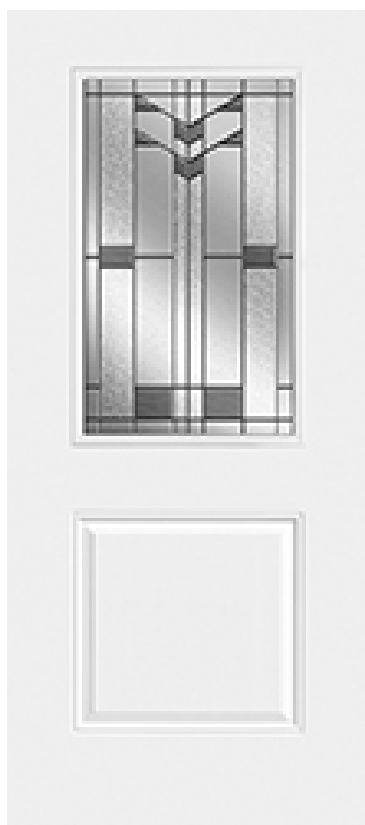

Specifications

Series: Select Steel Series
Product Line: Exterior Door
Species: Steel
Material: Steel
Surface: Smooth Steel
Glass Family: Frontier
Height: 6-8
Available Widths: 2-8, 3-0
Thickness: 1-3/4"

Pre-Finish Paint Options

Magnetic	Steel	Otter Tail
Agate	Cobblestone	Canvas
Violet Crush	Evening Gray	Thunder Cloud
Stonehenge	Coastal Gray	Blackberry
Eggplant	Mauve Stone	Smooth Violet
Turbo	Crimson	Burgundy Wine
Country Redwood	Spice	Medium Bronze
Terratone	Dark Ash	Sandstone
Shutter Blue	Cobalt Blue	Phillipsburg Blue
Slate Blue	Quicksilver	Evergreen
Grove Green	Tropical Water	Birch Brush
Cavern Moss	Bahama Brown	Bear
Rain Barrel	Sage Brush	Tumbleweed
Mystic Sand	Almond	Bark
Dough	Light Clay	Shell
French Cream	Tear Drop	Cottage White

Frame Options

- FrameSaver
- Solid Wood Frame

Accessories

- Aluminum Clad