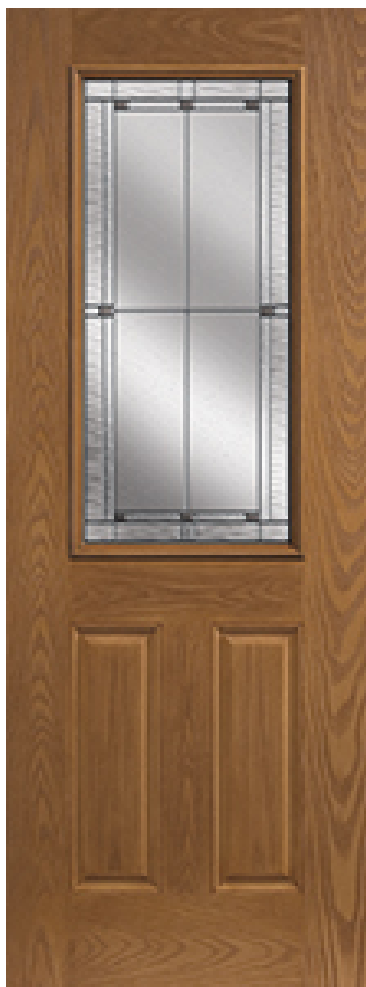

Specifications

Series: Designer Series
Product Line: Exterior Door
Species: Oak Fiberglass
Material: Fiberglass
Surface: Oak Textured
Glass Family: Marco
Caming Color: Antique Black
Height: 8-0
Available Widths: 3-0
Thickness: 1-3/4"

Frame Options

-  FrameSaver
-  Solid Wood Frame

Accessories

-  Aluminum Clad