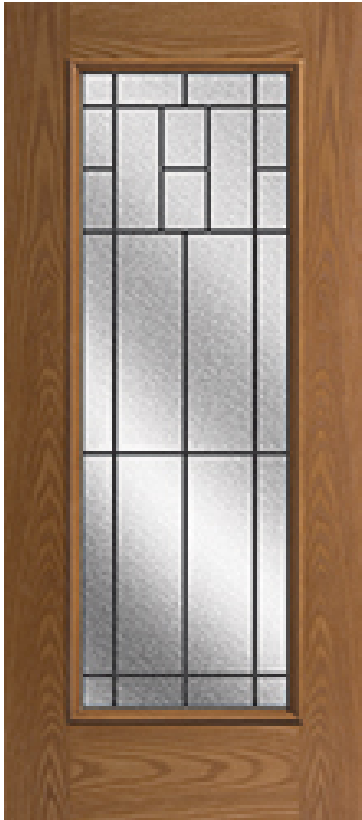

## Specifications

**Series:** Designer Series  
**Product Line:** Exterior Door  
**Species:** Oak Fiberglass  
**Material:** Fiberglass  
**Surface:** Oak Textured  
**Glass Family:** Optimus  
**Caming Color:** Black Wrought Iron  
**Height:** 6-8  
**Available Widths:** 2-8, 3-0  
**Thickness:** 1-3/4"

## Frame Options

-  FrameSaver
-  Solid Wood Frame