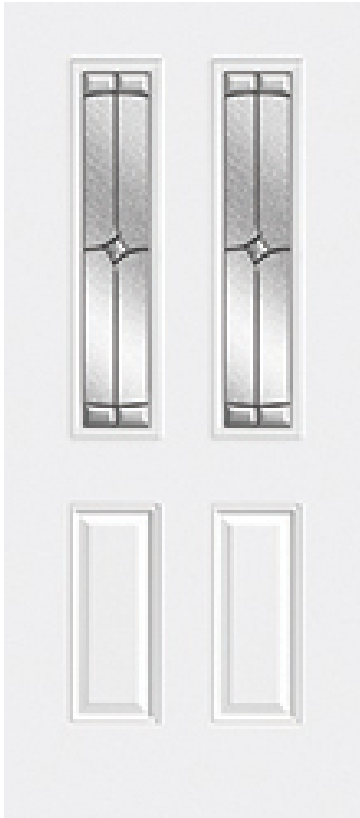

Specifications

Series: Designer Series
Product Line: Exterior Door
Species: Smooth Fiberglass
Material: Fiberglass
Surface: Smooth Fiberglass
Glass Family: Rozet
Caming Color: Antique Black
Height: 6-8
Available Widths: 2-8, 3-0
Thickness: 1-3/4"

Frame Options

-  FrameSaver
-  Solid Wood Frame

Accessories

-  Aluminum Clad
-  Trilennium Multi Point Lock System

French Cream

Tear Drop

Cottage White

White