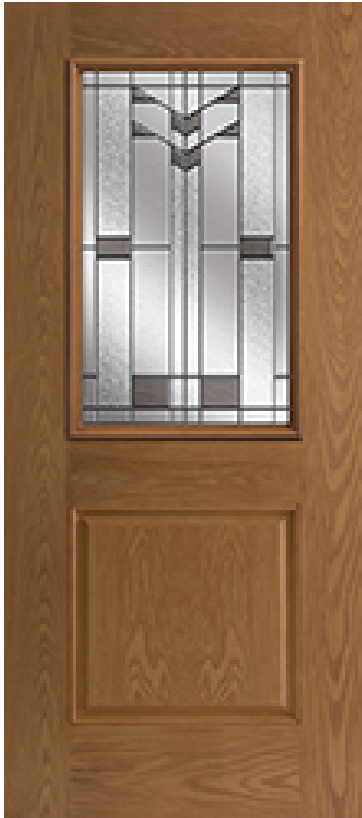

Specifications

Series: Designer Series
Product Line: Exterior Door
Species: Oak Fiberglass
Material: Fiberglass
Surface: Oak Textured
Glass Family: Frontier
Caming Color: Antique Black
Height: 6-8
Available Widths: 2-8, 3-0
Thickness: 1-3/4"