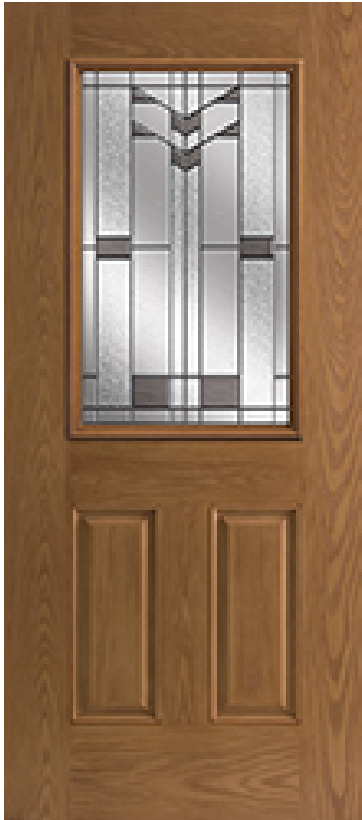

Specifications

Series: Designer Series
Product Line: Exterior Door
Species: Oak Fiberglass
Material: Fiberglass
Surface: Oak Textured
Glass Family: Frontier
Caming Color: Antique Black
Height: 6-8
Available Widths: 2-8, 3-0
Thickness: 1-3/4"