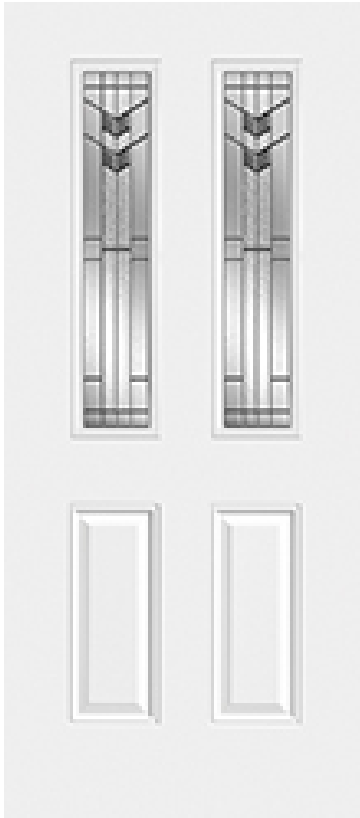

## Specifications

**Series:** Designer Series  
**Product Line:** Exterior Door  
**Species:** Smooth Fiberglass  
**Material:** Fiberglass  
**Surface:** Smooth Fiberglass  
**Glass Family:** Frontier  
**Caming Color:** Antique Black  
**Height:** 6-8  
**Available Widths:** 2-8, 3-0  
**Thickness:** 1-3/4"

## Accessories

-  Aluminum Clad
-  Trilennium Multi Point Lock System

Tear Drop

Cottage White

White

Arctic White