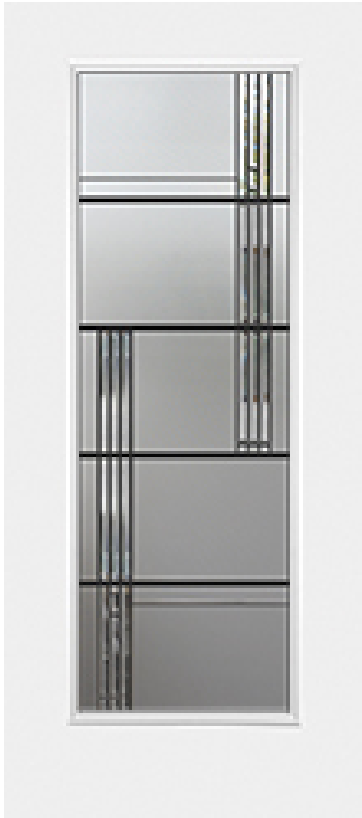

**Specifications**

**Series:** Designer Series  
**Product Line:** Exterior Door  
**Species:** Smooth Fiberglass  
**Material:** Fiberglass  
**Surface:** Smooth Fiberglass  
**Glass Family:** Calandra  
**Caming Color:** Black Chrome  
**Height:** 6-8  
**Available Widths:** 2-8, 3-0  
**Thickness:** 1-3/4"

**Pre-Finish Paint Options**

- |  |   |   |
|--|---|---|
|  Magnetic        |  Steel              |  Otter Tail       |
|  Agate          |  Cobblestone       |  Canvas          |
|  Evening Gray   |  Thunder Cloud     |  Stonehenge      |
|  Coastal Gray   |  Blackberry        |  Eggplant        |
|  Mauve Stone    |  Smooth Violet     |  Turbo           |
|  Crimson        |  Burgundy Wine     |  Country Redwood |
|  Spice          |  Medium Bronze     |  Terratone       |
|  Dark Ash       |  Sandstone         |  Shutter Blue    |
|  Cobalt Blue    |  Phillipsburg Blue |  Slate Blue      |
|  Quicksilver    |  Evergreen         |  Grove Green     |
|  Tropical Water |  Birch Brush       |  Cavern Moss     |
|  Bahama Brown   |  Bear              |  Rain Barrel     |
|  Sage Brush     |  Tumbleweed        |  Mystic Sand     |
|  Almond         |  Bark              |  Dough           |
|  Light Clay     |  Shell             |  French Cream    |

**Frame Options**

-  FrameSaver
-  Solid Wood Frame

**Accessories**

-  Aluminum Clad
-  Trilennium Multi Point Lock System

Tear Drop

Cottage White

White

Arctic White