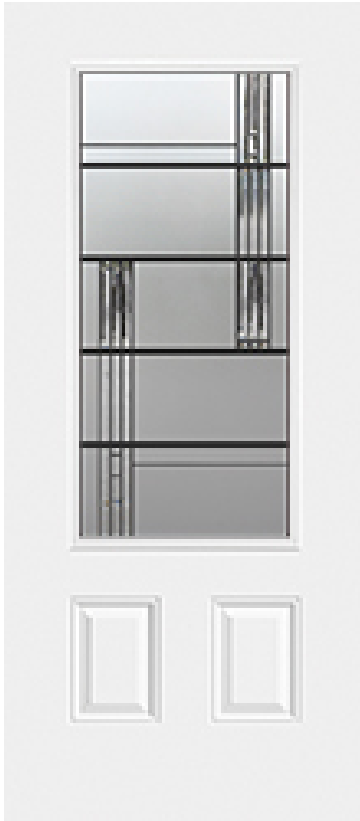

Specifications

Series: Designer Series
Product Line: Exterior Door
Species: Smooth Fiberglass
Material: Fiberglass
Surface: Smooth Fiberglass
Glass Family: Calandra
Caming Color: Black Chrome
Height: 6-8
Available Widths: 2-8, 3-0
Thickness: 1-3/4"

Frame Options

-  FrameSaver
-  Patio Screen Kit
-  Solid Wood Frame

Accessories

-  Aluminum Clad
-  Trilennium Multi Point Lock System

Tear Drop

Cottage White

White

Arctic White