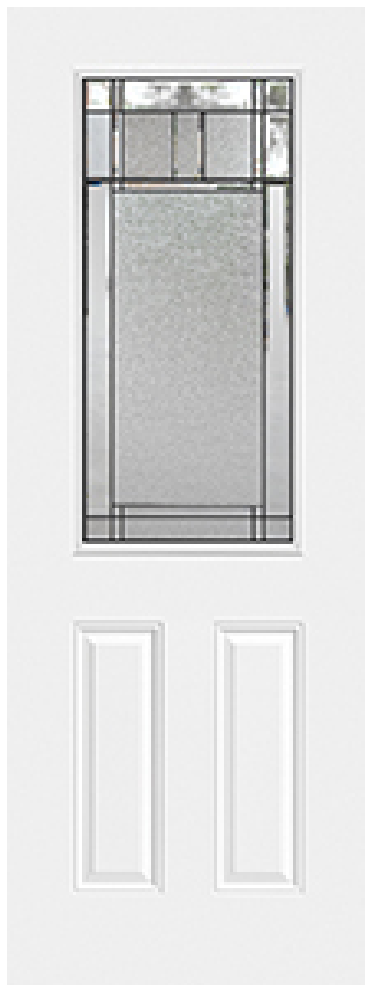

Specifications

Series: Designer Series
Product Line: Exterior Door
Species: Smooth Fiberglass
Material: Fiberglass
Surface: Smooth Fiberglass
Glass Family: Berkley
Caming Color: Antique Patina
Height: 8-0
Available Widths: 3-0
Thickness: 1-3/4"

Frame Options

-  FrameSaver
-  Solid Wood Frame

Accessories

-  Aluminum Clad

Tear Drop

Cottage White

White

Arctic White