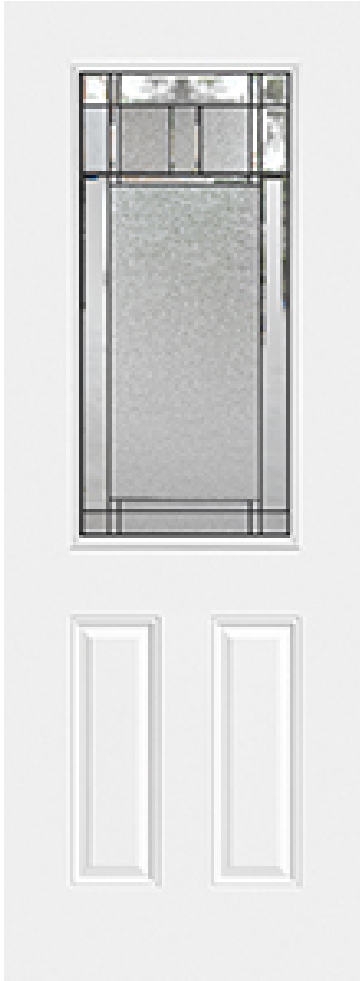

## Specifications

**Series:** Designer Series  
**Product Line:** Exterior Door  
**Species:** Smooth Fiberglass  
**Material:** Fiberglass  
**Surface:** Smooth  
**Glass Family:** Berkley  
**Caming Color:** Antique Patina  
**Height:** 8-0  
**Available Widths:** 3-0

## Frame Options

-  FrameSaver
-  Solid Wood Frame

## Accessories

-  Aluminum Clad
-  Trilennium Multi Point Lock System

Cottage White

White

Arctic White