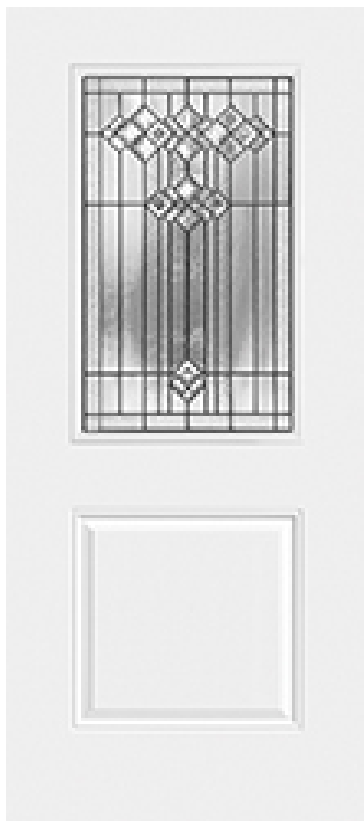

## Specifications

**Series:** Designer Series  
**Product Line:** Exterior Door  
**Species:** Smooth Fiberglass  
**Material:** Fiberglass  
**Surface:** Smooth Fiberglass  
**Glass Family:** Rosedale  
**Caming Color:** Antique Patina  
**Height:** 6-8  
**Available Widths:** 2-8, 3-0  
**Thickness:** 1-3/4"

## Accessories

-  Aluminum Clad
-  Trilennium Multi Point Lock System

Tear Drop

Cottage White

White

Arctic White