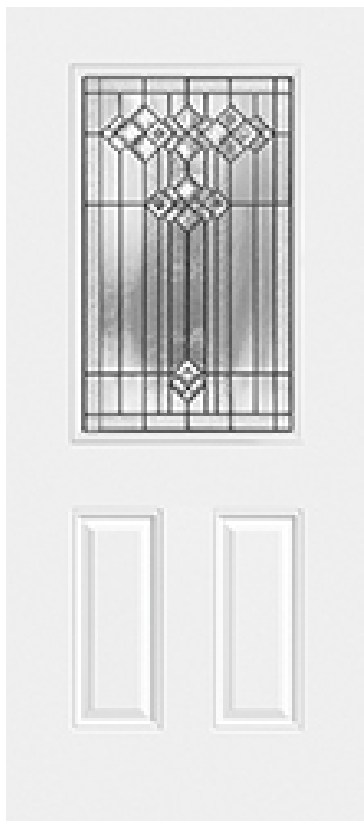

## Specifications

**Series:** Designer Series  
**Product Line:** Exterior Door  
**Species:** Smooth Fiberglass  
**Material:** Fiberglass  
**Surface:** Smooth Fiberglass  
**Glass Family:** Rosedale  
**Caming Color:** Antique Patina  
**Height:** 6-8  
**Available Widths:** 2-8, 3-0  
**Thickness:** 1-3/4"

## Accessories

-  Aluminum Clad
-  Trilennium Multi Point Lock System

Tear Drop

Cottage White

White

Arctic White