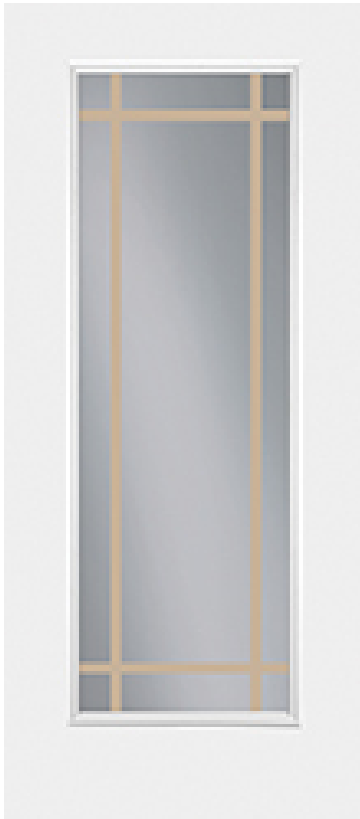

Specifications

Series: Designer Series
Product Line: Exterior Door
Species: Smooth Fiberglass
Material: Fiberglass
Surface: Smooth Fiberglass
Glass Family: Clear w/ Internal Tan Grid
Height: 6-8
Available Widths: 2-8, 3-0
Thickness: 1-3/4"