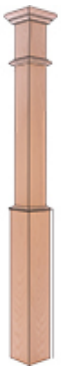

Specifications

Series: Box Newel

Product Line: Stair Part

Species: Alder, Primed Wood, Poplar, Maple, Cherry, Oak

Material: Wood

Dimensions: 4-1/2" x 55"

Pre-Finish Stain Options

 Cottonwood	 Timberwood	 Cardamom
 Kodiak	 Taconite	 Split Rock
 Sycamore	 Zinc	 Crimini
 Marmot	 Thistle	 Carbon
 Truffle	 Sonoma	 Macadamia
 Hazel	 Ebony	 Caviar
 Brownstone	 Bourbon	 Rockwood
 Macchiato	 Malbec	 Pinecone
 Jute	 Dawn	 Dark Roast
 Portobello	 Pecan	 Mesa Red
 Shiraz	 Molasses	 Barley
 Canyon	 Sierra	 Rosewood
 Nutmeg	 Mocha	 Amaretto
 Chestnut	 Wild Cherry	 Harvest
 Spiced Walnut	 Provincial	 Clear

Pre-Finish Paint Options

 Magnetic	 Steel	 Otter Tail
 Agate	 Cobblestone	 Canvas
 Violet Crush	 Bayer Built Black	 Evening Gray
 Thunder Cloud	 Stonehenge	 Coastal Gray

	Blackberry		Eggplant		Mauve Stone
	Smooth Violet		Turbo		Crimson
	Burgundy Wine		Country Redwood		Spice
	Medium Bronze		Terratone		Dark Ash
	Sandstone		Shutter Blue		Cobalt Blue
	Phillipsburg Blue		Slate Blue		Quicksilver
	Evergreen		Grove Green		Tropical Water
	Birch Brush		Cavern Moss		Bahama Brown
	Bear		Rain Barrel		Sage Brush
	Tumbleweed		Mystic Sand		Almond
	Bark		Dough		Light Clay
	Shell		French Cream		Tear Drop
	Cottage White		White		Arctic White