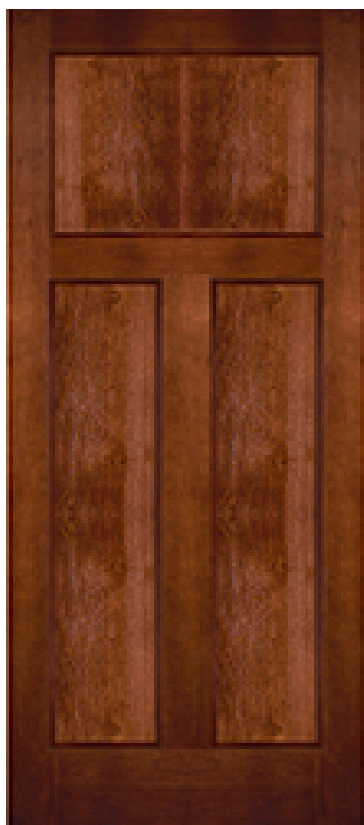

# Poplar A3

## Specifications

**Series:** Panel

**Product Line:** Interior Door

**Species:** Poplar

**Material:** Wood

**Height:** 6-8

**Available Widths:** 1-6, 2-0, 2-4, 2-6, 2-8, 3-0

**Thickness:** 1-3/8"