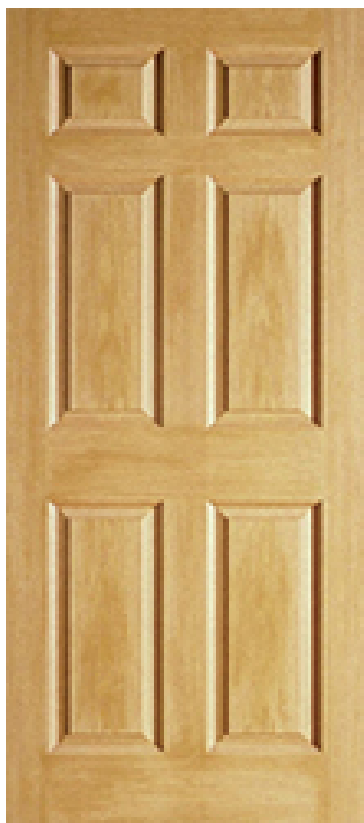

# Hemlock A6

## Specifications

---

**Series:** Panel

**Product Line:** Interior Door

**Species:** Hemlock

**Material:** Wood

**Height:** 6-8

**Available Widths:** 1-6, 2-0, 2-4, 2-6, 2-8, 3-0

**Thickness:** 1-3/8"