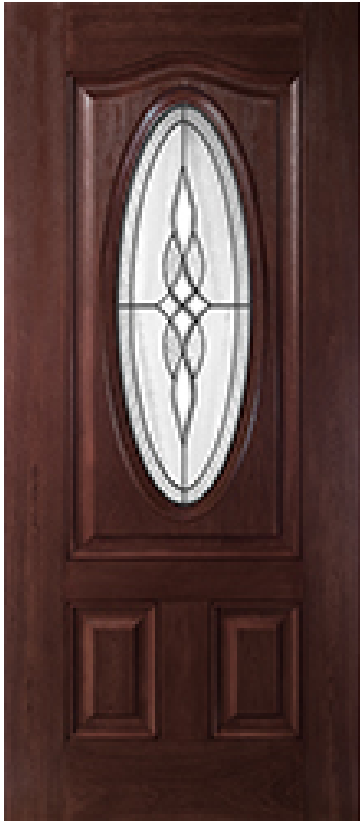

Specifications

Series: Elite Series
Product Line: Exterior Door
Species: Mahogany Fiberglass
Material: Fiberglass
Surface: Textured
Glass Family: Prestige
Caming Color: Black Chrome
Height: 6-8
Available Widths: 3-0