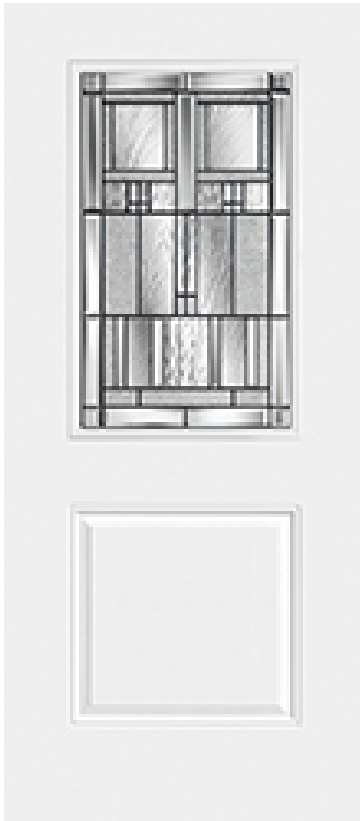

Specifications

Series: Select Steel Series
Product Line: Exterior Door
Species: Steel
Material: Steel
Surface: Smooth Steel
Glass Family: Imperial
Caming Color: Black Chrome
Height: 6-8
Available Widths: 2-8, 3-0
Thickness: 1-3/4"

Pre-Finish Paint Options

 Magnetic	 Steel	 Otter Tail
 Agate	 Cobblestone	 Canvas
 Evening Gray	 Thunder Cloud	 Stonehenge
 Coastal Gray	 Blackberry	 Eggplant
 Mauve Stone	 Smooth Violet	 Turbo
 Crimson	 Burgundy Wine	 Country Redwood
 Spice	 Medium Bronze	 Terratone
 Dark Ash	 Sandstone	 Shutter Blue
 Cobalt Blue	 Phillipsburg Blue	 Slate Blue
 Quicksilver	 Evergreen	 Grove Green
 Tropical Water	 Birch Brush	 Cavern Moss
 Bahama Brown	 Bear	 Rain Barrel
 Sage Brush	 Tumbleweed	 Mystic Sand
 Almond	 Bark	 Dough
 Light Clay	 Shell	 French Cream

Frame Options

-  FrameSaver
-  Solid Wood Frame

Accessories

-  Aluminum Clad

Tear Drop

Cottage White

White

Arctic White