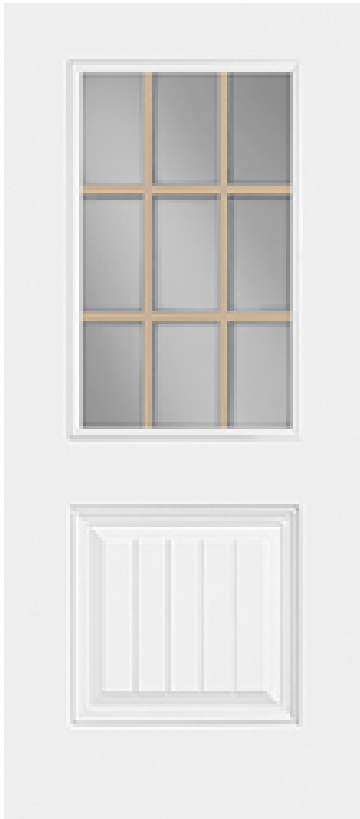

Specifications

Series: Designer Series
Product Line: Exterior Door
Species: Smooth Fiberglass
Material: Fiberglass
Surface: Smooth Fiberglass
Glass Family: Clear w/ Internal Tan Grid
Height: 6-8
Available Widths: 2-8, 3-0
Thickness: 1-3/4"