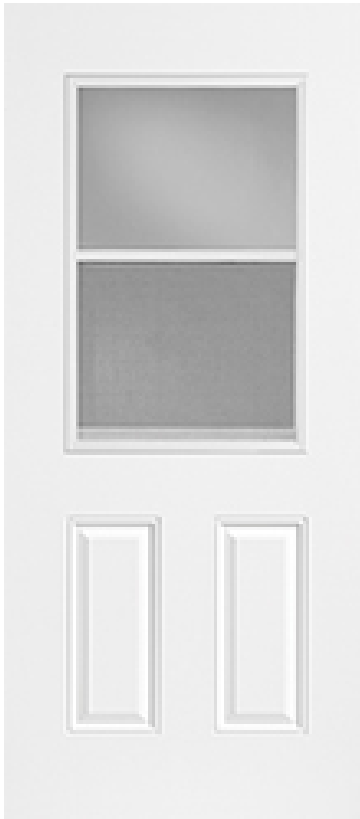

## Specifications

**Series:** Designer Series  
**Product Line:** Exterior Door  
**Species:** Smooth Fiberglass  
**Material:** Fiberglass  
**Surface:** Smooth Fiberglass  
**Glass Family:** Clear w/ Vent  
**Height:** 6-8  
**Available Widths:** 2-8, 3-0  
**Thickness:** 1-3/4"

## Frame Options

-  FrameSaver
-  Solid Wood Frame