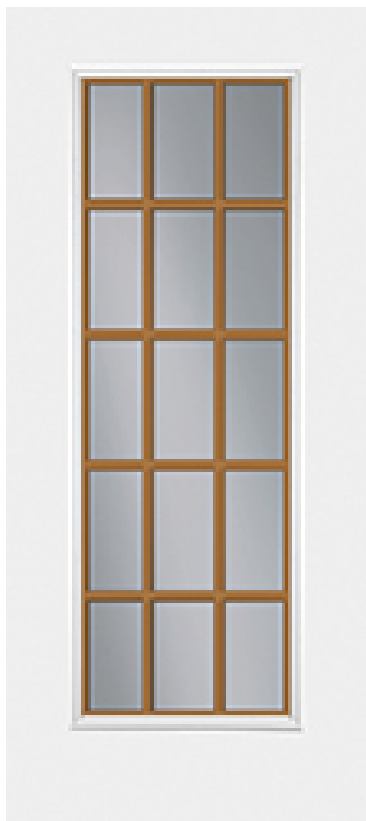

Specifications

Series: Designer Series

Product Line: Exterior Door

Species: Smooth Fiberglass

Material: Fiberglass

Surface: Smooth Fiberglass

Glass Family: Clear w/ Removable Wood Grid

Height: 6-8

Available Widths: 2-8, 3-0

Thickness: 1-3/4"

Pre-Finish Paint Options

Frame Options

-  FrameSaver
-  Solid Wood Frame

Accessories

-  Aluminum Clad
-  Trilennium Multi Point Lock System

 Magnetic	 Steel	 Otter Tail
 Agate	 Cobblestone	 Canvas
 Evening Gray	 Thunder Cloud	 Stonehenge
 Coastal Gray	 Blackberry	 Eggplant
 Mauve Stone	 Smooth Violet	 Turbo
 Crimson	 Burgundy Wine	 Country Redwood
 Spice	 Medium Bronze	 Terratone
 Dark Ash	 Sandstone	 Shutter Blue
 Cobalt Blue	 Phillipsburg Blue	 Slate Blue
 Quicksilver	 Evergreen	 Grove Green
 Tropical Water	 Birch Brush	 Cavern Moss
 Bahama Brown	 Bear	 Rain Barrel
 Sage Brush	 Tumbleweed	 Mystic Sand
 Almond	 Bark	 Dough
 Light Clay	 Shell	 French Cream
 Tear Drop	 Cottage White	 White