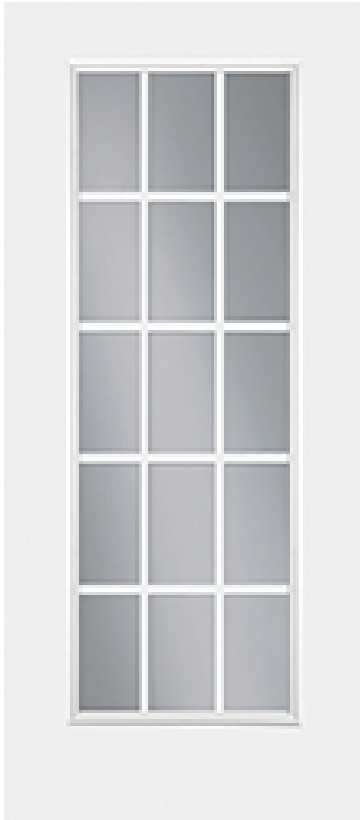

Specifications

Series: Designer Series

Product Line: Exterior Door

Species: Smooth Fiberglass

Material: Fiberglass

Surface: Smooth Fiberglass

Glass Family: Clear w/ Internal White Grid

Height: 6-8

Available Widths: 2-8, 3-0

Thickness: 1-3/4"

Pre-Finish Paint Options

Frame Options

-  FrameSaver
-  Patio Screen Kit
-  Solid Wood Frame

Accessories

-  Aluminum Clad
-  Trilennium Multi Point Lock System

 Magnetic	 Steel	 Otter Tail
 Agate	 Cobblestone	 Canvas
 Evening Gray	 Thunder Cloud	 Stonehenge
 Coastal Gray	 Blackberry	 Eggplant
 Mauve Stone	 Smooth Violet	 Turbo
 Crimson	 Burgundy Wine	 Country Redwood
 Spice	 Medium Bronze	 Terratone
 Dark Ash	 Sandstone	 Shutter Blue
 Cobalt Blue	 Phillipsburg Blue	 Slate Blue
 Quicksilver	 Evergreen	 Grove Green
 Tropical Water	 Birch Brush	 Cavern Moss
 Bahama Brown	 Bear	 Rain Barrel
 Sage Brush	 Tumbleweed	 Mystic Sand
 Almond	 Bark	 Dough
 Light Clay	 Shell	 French Cream
 Tear Drop	 Cottage White	 White