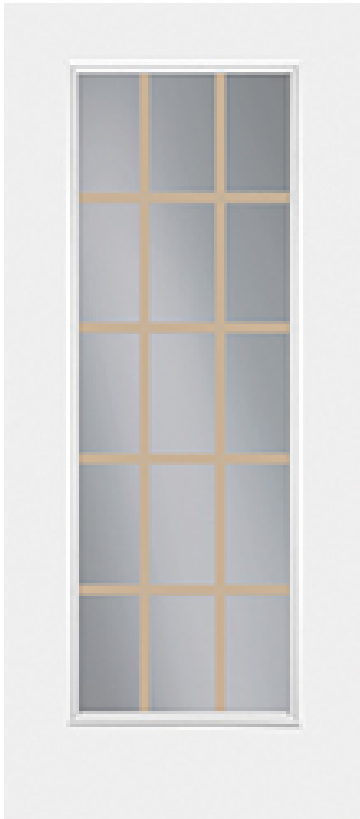

Specifications

Series: Designer Series

Product Line: Exterior Door

Species: Smooth Fiberglass

Material: Fiberglass

Surface: Smooth Fiberglass

Glass Family: Clear w/ Internal Tan Grid

Height: 6-8

Available Widths: 2-8, 3-0

Thickness: 1-3/4"

Pre-Finish Paint Options

Frame Options

- FrameSaver
- Solid Wood Frame

Accessories

- Aluminum Clad
- Trilennium Multi Point Lock System

Magnetic	Steel	Otter Tail
Agate	Cobblestone	Canvas
Evening Gray	Thunder Cloud	Stonehenge
Coastal Gray	Blackberry	Eggplant
Mauve Stone	Smooth Violet	Turbo
Crimson	Burgundy Wine	Country Redwood
Spice	Medium Bronze	Terratone
Dark Ash	Sandstone	Shutter Blue
Cobalt Blue	Phillipsburg Blue	Slate Blue
Quicksilver	Evergreen	Grove Green
Tropical Water	Birch Brush	Cavern Moss
Bahama Brown	Bear	Rain Barrel
Sage Brush	Tumbleweed	Mystic Sand
Almond	Bark	Dough
Light Clay	Shell	French Cream
Tear Drop	Cottage White	White