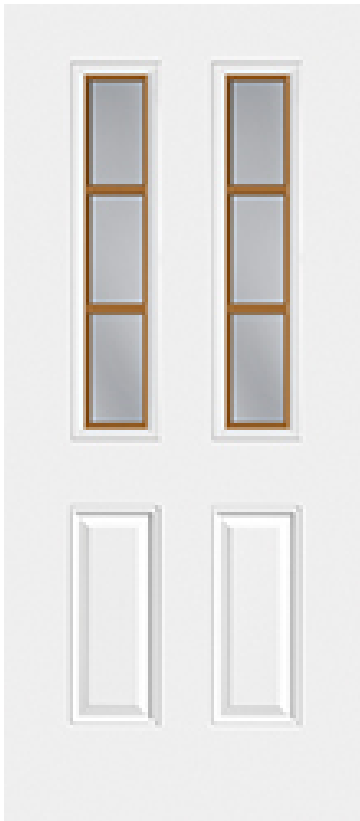

Specifications

Series: Select Steel Series

Product Line: Exterior Door

Species: Steel

Material: Steel

Surface: Smooth Steel

Glass Family: Clear w/ Removable Wood Grid

Height: 6-8

Available Widths: 2-8, 3-0

Thickness: 1-3/4"

Pre-Finish Paint Options

Frame Options

-  FrameSaver
-  Solid Wood Frame

Accessories

-  Aluminum Clad

| | | |
|--|---|---|
|  Magnetic |  Steel |  Otter Tail |
|  Agate |  Cobblestone |  Canvas |
|  Evening Gray |  Thunder Cloud |  Stonehenge |
|  Coastal Gray |  Blackberry |  Eggplant |
|  Mauve Stone |  Smooth Violet |  Turbo |
|  Crimson |  Burgundy Wine |  Country Redwood |
|  Spice |  Medium Bronze |  Terratone |
|  Dark Ash |  Sandstone |  Shutter Blue |
|  Cobalt Blue |  Phillipsburg Blue |  Slate Blue |
|  Quicksilver |  Evergreen |  Grove Green |
|  Tropical Water |  Birch Brush |  Cavern Moss |
|  Bahama Brown |  Bear |  Rain Barrel |
|  Sage Brush |  Tumbleweed |  Mystic Sand |
|  Almond |  Bark |  Dough |
|  Light Clay |  Shell |  French Cream |
|  Tear Drop |  Cottage White |  White |