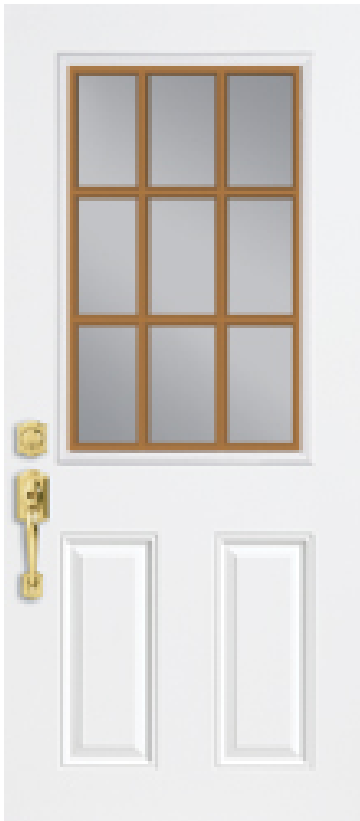

Specifications

Series: Select Steel Series

Product Line: Exterior Door

Material: Steel

Surface: Smooth Steel

Glass Family: Clear w/ Removable Wood Grid

U Factor: 0.27

Solar Heat Gain: 0.19

Height: 6-8

Available Widths: 2-8, 3-0

Thickness: 1-3/4"

Pre-Finish Paint Options

Frame Options

-  FrameSaver
-  Solid Wood Frame

Accessories

-  Aluminum Clad