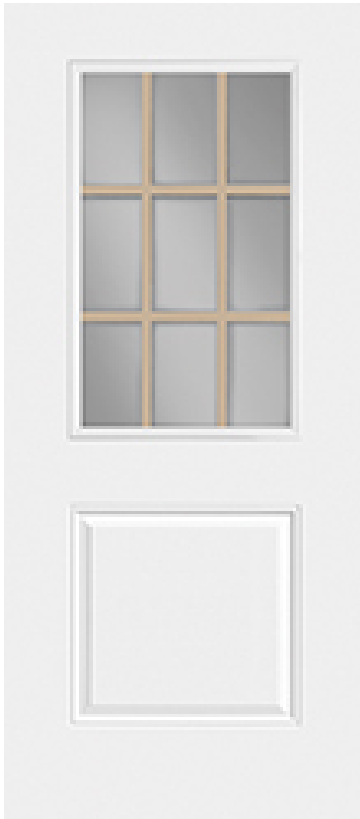

## Specifications

**Series:** Designer Series  
**Product Line:** Exterior Door  
**Species:** Smooth Fiberglass  
**Material:** Fiberglass  
**Surface:** Smooth Fiberglass  
**Glass Family:** Clear w/ Internal Tan Grid  
**Height:** 6-8  
**Available Widths:** 2-8, 3-0  
**Thickness:** 1-3/4"