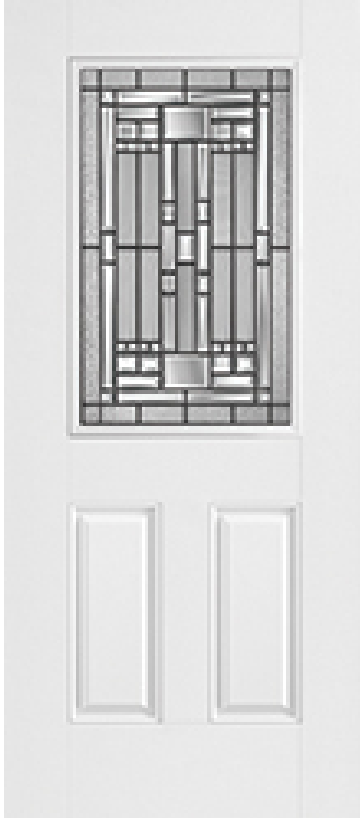

Specifications

Series: Designer Series
Product Line: Exterior Door
Species: Smooth Fiberglass
Material: Fiberglass
Surface: Smooth Fiberglass
Glass Family: Naples
Caming Color: Antique Black
Height: 6-8
Available Widths: 2-8, 3-0
Thickness: 1-3/4"

Transom Options

Transom Thumbnail TG366

Frame Options

-  FrameSaver
-  Solid Wood Frame

Accessories

-  Aluminum Clad
-  Trilennium Multi Point Lock System

Tear Drop

Cottage White

White

Arctic White