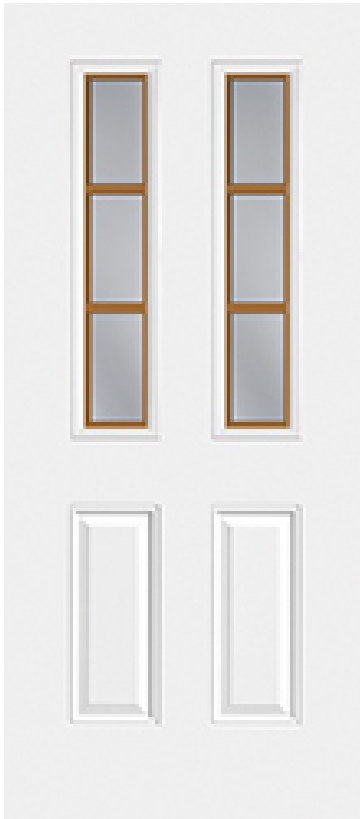

Specifications

Series: Designer Series

Product Line: Exterior Door

Species: Smooth Fiberglass

Material: Fiberglass

Surface: Smooth Fiberglass

Glass Family: Clear w/ Removable Wood Grid

Height: 6-8

Available Widths: 2-8, 3-0

Thickness: 1-3/4"

Pre-Finish Paint Options

Frame Options

-  FrameSaver
-  Solid Wood Frame

Accessories

-  Aluminum Clad
-  Trilennium Multi Point Lock System

 Magnetic	 Steel	 Otter Tail
 Agate	 Cobblestone	 Canvas
 Evening Gray	 Thunder Cloud	 Stonehenge
 Coastal Gray	 Blackberry	 Eggplant
 Mauve Stone	 Smooth Violet	 Turbo
 Crimson	 Burgundy Wine	 Country Redwood
 Spice	 Medium Bronze	 Terratone
 Dark Ash	 Sandstone	 Shutter Blue
 Cobalt Blue	 Phillipsburg Blue	 Slate Blue
 Quicksilver	 Evergreen	 Grove Green
 Tropical Water	 Birch Brush	 Cavern Moss
 Bahama Brown	 Bear	 Rain Barrel
 Sage Brush	 Tumbleweed	 Mystic Sand
 Almond	 Bark	 Dough
 Light Clay	 Shell	 French Cream
 Tear Drop	 Cottage White	 White