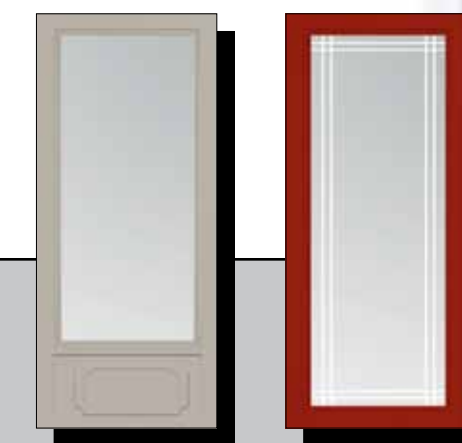

Additional non-stock styles and colors are available, please contact your local dealer for more details.

the Acclimated Storm Door

the Acclimated Storm Door