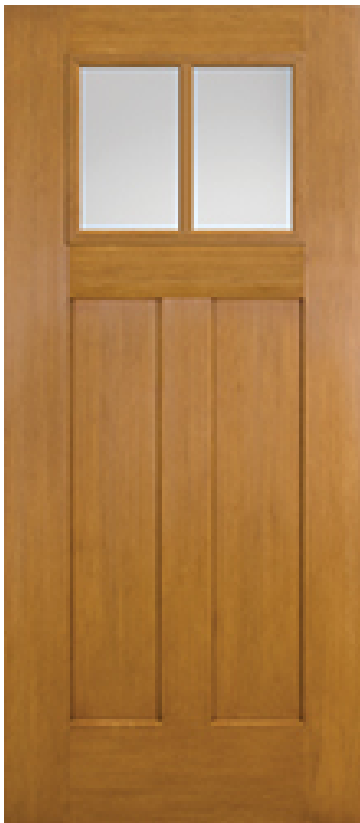

Specifications

Series: Summit Series

Product Line: Exterior Door

Species: Fir

Material: Fiberglass

Glass Family: Clear w/ External Grid

Height: 6-8

Available Widths: 2-8, 3-0

Pre-Finish Stain Options

Amaretto	Barley	Bourbon
Brownstone	Canyon	Carbon
Cardamom	Caviar	Chestnut
Clear	Cottonwood	Crimini
Dark Roast	Dawn	Ebony
Harvest	Hazel	Jute
Kodiak	Macadamia	Macchiato
Malbec	Marmot	Mesa Red
Mocha	Molasses	Nutmeg
Pecan	Pinecone	Portobello
Provincial	Rockwood	Rosewood
Shiraz	Sierra	Sonoma
Spiced Walnut	Split Rock	Sycamore
Taconite	Thistle	Timberwood
Truffle	Wild Cherry	Winter
Zinc