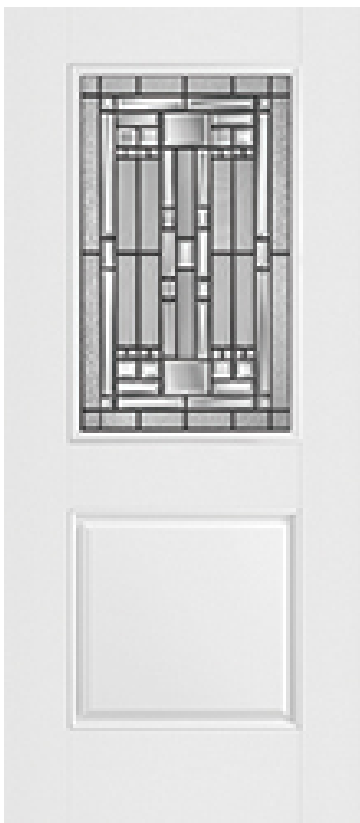

Specifications

Series: Summit Series

Product Line: Exterior Door

Species: Brushed Smooth

Material: Fiberglass

Glass Family: Naples

Height: 6-8

Available Widths: 2-8, 3-0

Pre-Finish Paint Options

 Pure White	 Magnetic	 Steel
 Otter Tail	 Agate	 Cobblestone
 Canvas	 Violet Crush	 Bayer Built Black
 Evening Gray	 Thunder Cloud	 Stonehenge
 Coastal Gray	 Blackberry	 Eggplant
 Mauve Stone	 Smooth Violet	 Turbo Red
 Crimson	 Burgundy Wine	 Country Redwood
 Medium Bronze	 Terratone	 Sandtone
 Shutter Blue	 Cobalt Blue	 Phillipsburg Blue
 Slate Blue	 Quicksilver	 Evergreen
 Grove Green	 Tropical Water	 Birch Brush
 Cavern Moss	 Bahama Brown	 Bear
 Rain Barrel	 Sage Brush	 Tumbleweed
 Mystic Sand	 Almond	 Bark
 Dough	 Light Clay	 Shell
 French Cream	 Tear Drop	 Cottage White
 White	 Arctic White	