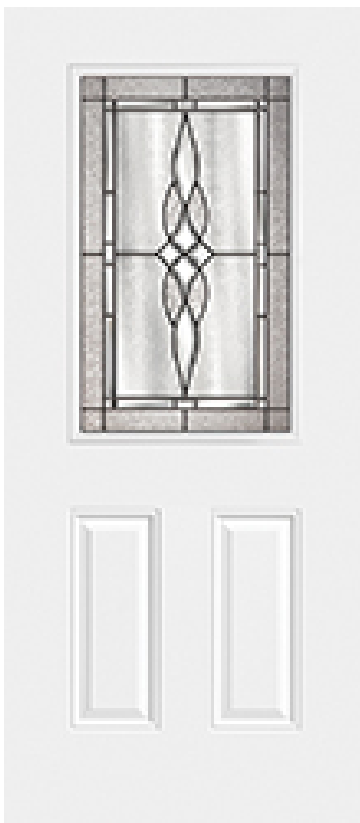

Specifications

Series: Summit Series
Product Line: Exterior Door
Species: Brushed Smooth
Material: Fiberglass
Glass Family: Prestige
Height: 6-8
Available Widths: 2-8, 3-0

Pre-Finish Paint Options

 Pure White	 Magnetic	 Steel
 Otter Tail	 Agate	 Cobblestone
 Canvas	 Violet Crush	 Bayer Built Black
 Evening Gray	 Thunder Cloud	 Stonehenge
 Coastal Gray	 Blackberry	 Eggplant
 Mauve Stone	 Smooth Violet	 Turbo Red
 Crimson	 Burgundy Wine	 Country Redwood
 Medium Bronze	 Terratone	 Sandtone
 Shutter Blue	 Cobalt Blue	 Phillipsburg Blue
 Slate Blue	 Quicksilver	 Evergreen
 Grove Green	 Tropical Water	 Birch Brush
 Cavern Moss	 Bahama Brown	 Bear
 Rain Barrel	 Sage Brush	 Tumbleweed
 Mystic Sand	 Almond	 Bark
 Dough	 Light Clay	 Shell
 French Cream	 Tear Drop	 Cottage White
 White	 Arctic White	