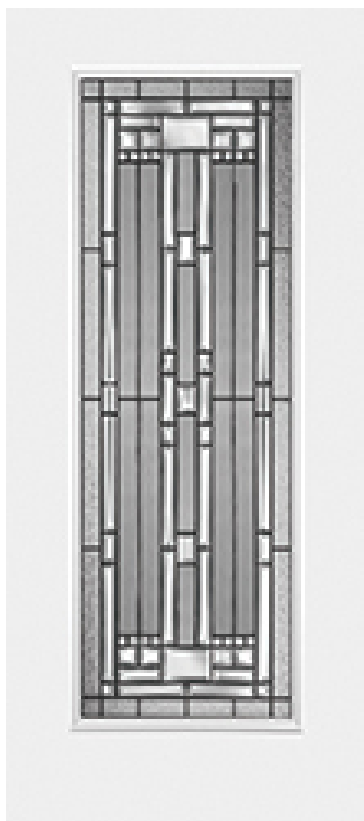

## Specifications

**Series:** Summit Series

**Product Line:** Exterior Door

**Species:** Brushed Smooth

**Material:** Fiberglass

**Glass Family:** Naples

**Height:** 6-8

**Available Widths:** 2-8, 3-0, 3-6

## Pre-Finish Paint Options

 Magnetic	 Steel	 Otter Tail
 Agate	 Cobblestone	 Canvas
 Violet Crush	 Bayer Built Black	 Evening Gray
 Thunder Cloud	 Stonehenge	 Coastal Gray
 Blackberry	 Eggplant	 Mauve Stone
 Smooth Violet	 Turbo Red	 Crimson
 Burgundy Wine	 Country Redwood	 Medium Bronze
 Terratone	 Sandtone	 Shutter Blue
 Cobalt Blue	 Phillipsburg Blue	 Slate Blue
 Quicksilver	 Evergreen	 Grove Green
 Tropical Water	 Birch Brush	 Cavern Moss
 Bahama Brown	 Bear	 Rain Barrel
 Sage Brush	 Tumbleweed	 Mystic Sand
 Almond	 Bark	 Dough
 Light Clay	 Shell	 French Cream
 Tear Drop	 Cottage White	 Arctic White