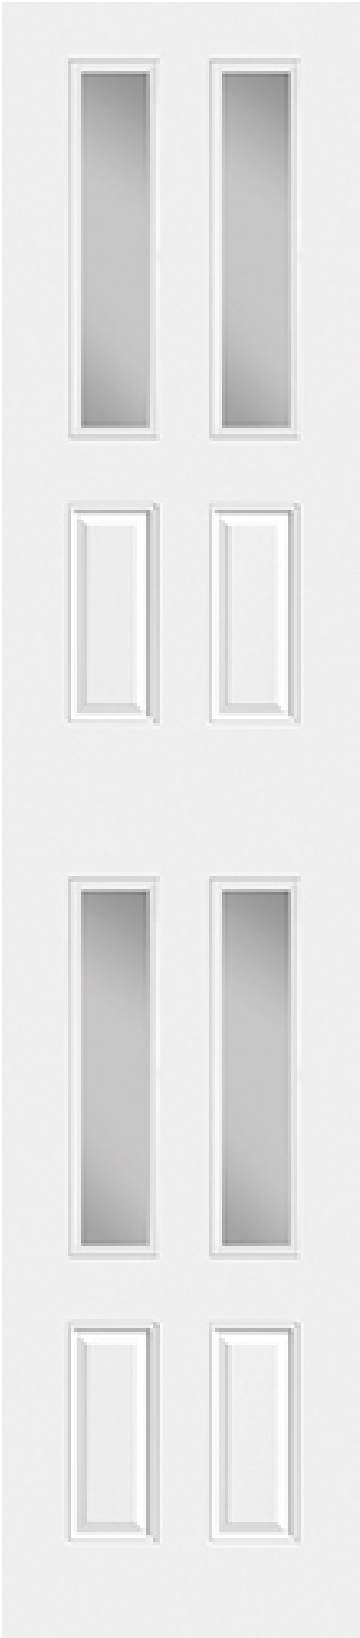

HDRG129CLE

Specifications

Series: Select Steel Series

Product Line: Exterior Door

Species: Smooth Steel

Material: Steel

Glass Family: Clear Low-E

Height: 6-8

Available Widths: 2-8, 3-0

Pre-Finish Paint Options

 Pure White	 Violet Crush	 Bayer Built Black
 Evening Gray	 Thunder Cloud	 Stonehenge
 Coastal Gray	 Blackberry	 Eggplant
 Mauve Stone	 Smooth Violet	 Turbo Red
 Crimson	 Burgundy Wine	 Country Redwood
 Medium Bronze	 Terratone	 Sandtone
 Shutter Blue	 Cobalt Blue	 Phillipsburg Blue
 Slate Blue	 Quicksilver	 Evergreen
 Grove Green	 Tropical Water	 Birch Brush
 Cavern Moss	 Bahama Brown	 Bear
 Rain Barrel	 Sage Brush	 Tumbleweed
 Mystic Sand	 Almond	 Bark
 Dough	 Light Clay	 Shell
 French Cream	 Tear Drop	 Cottage White
 White	 Arctic White	

Frame Options

 FrameSaver

 Solid Wood Frame

Accessories

 Aluminum Clad