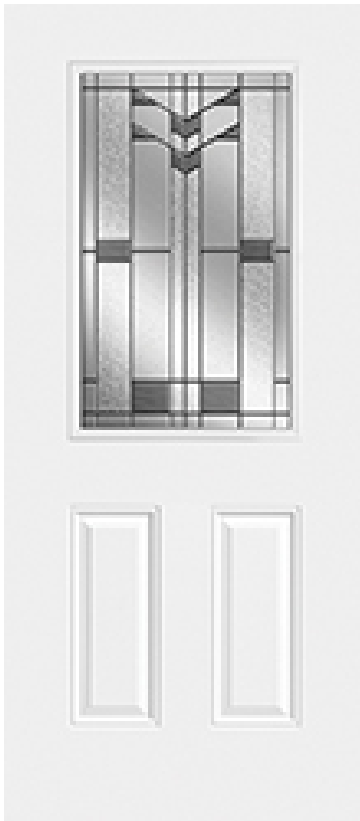

Specifications

Series: Select Steel Series

Product Line: Exterior Door

Species: Smooth Steel

Material: Steel

Glass Family: Frontier

Coming Color: Antique Black

Height: 6-8

Available Widths: 2-8, 3-0

Pre-Finish Paint Options

 White - Stock	 Arctic White - Stock	 Pure White - Stock
 Pure White	 All	 Magnetic
 Steel	 Otter Tail	 Agate
 Cobblestone	 Canvas	 Violet Crush
 Bayer Built Black	 Evening Gray	 Thunder Cloud
 Stonehenge	 Coastal Gray	 Blackberry
 Eggplant	 Mauve Stone	 Smooth Violet
 Turbo Red	 Crimson	 Burgundy Wine
 Country Redwood	 Medium Bronze	 Terratone
 Sandtone	 Shutter Blue	 Cobalt Blue
 Phillipsburg Blue	 Slate Blue	 Quicksilver
 Evergreen	 Grove Green	 Tropical Water
 Birch Brush	 Cavern Moss	 Bahama Brown
 Bear	 Rain Barrel	 Sage Brush
 Tumbleweed	 Mystic Sand	 Almond
 Bark	 Dough	 Light Clay

Frame Options

-  FrameSaver
-  Solid Wood Frame

Accessories

-  Aluminum Clad

Shell

French Cream

Tear Drop

Cottage White