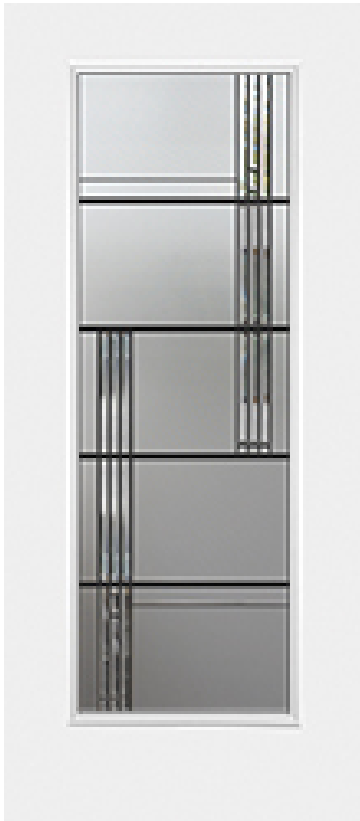

Specifications

Series: Select Steel Series

Product Line: Exterior Door

Species: Smooth Steel

Material: Steel

Glass Family: Calandra

Coming Color: Black Chrome

Height: 6-8

Available Widths: 2-8, 3-0

Pre-Finish Paint Options

	Pure White		Magnetic		Steel
	Otter Tail		Agate		Cobblestone
	Canvas		Violet Crush		Bayer Built Black
	Evening Gray		Thunder Cloud		Stonehenge
	Coastal Gray		Blackberry		Eggplant
	Mauve Stone		Smooth Violet		Turbo Red
	Crimson		Burgundy Wine		Country Redwood
	Medium Bronze		Terratone		Sandtone
	Shutter Blue		Cobalt Blue		Phillipsburg Blue
	Slate Blue		Quicksilver		Evergreen
	Grove Green		Tropical Water		Birch Brush
	Cavern Moss		Bahama Brown		Bear
	Rain Barrel		Sage Brush		Tumbleweed
	Mystic Sand		Almond		Bark
	Dough		Light Clay		Shell
	French Cream		Tear Drop		Cottage White
	White		Arctic White		

Frame Options

- FrameSaver
- Patio Screen Kit
- Solid Wood Frame

Accessories

- Aluminum Clad